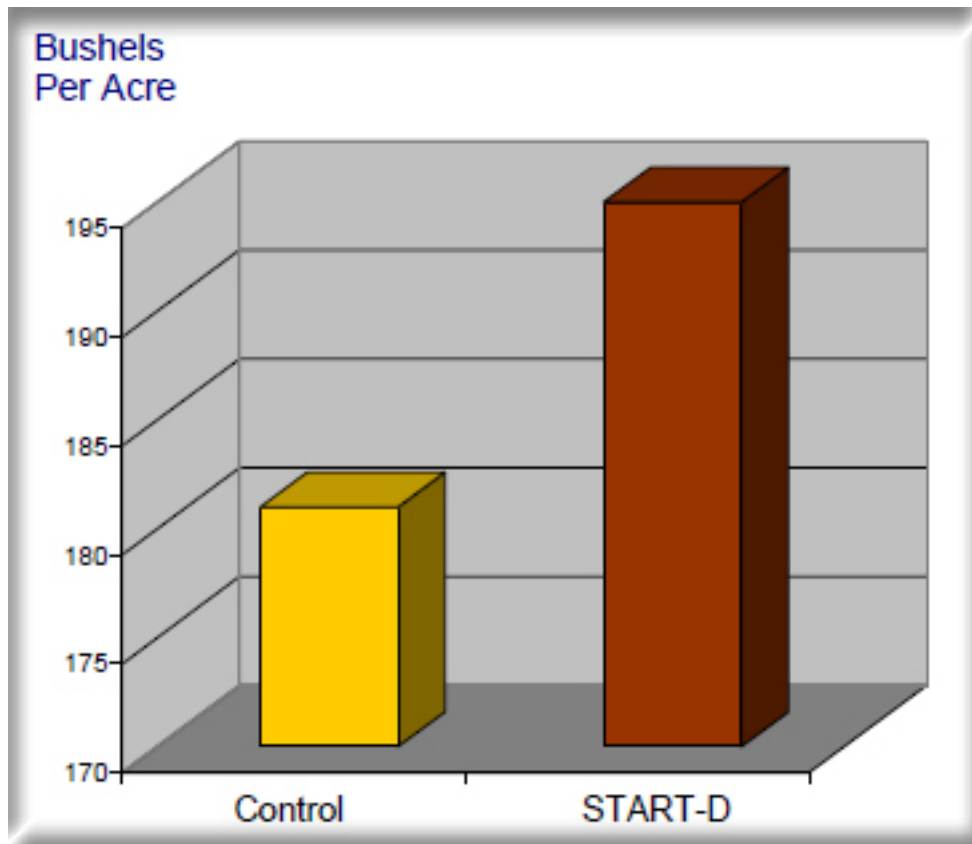

Effect of HUMA GRO®  
START-D™ on Grain Corn Yield  
Location: Ephrata, WA

HUMA GRO® START-D™ treatment:

- Improved yield 14.6 bushels per acre over Control